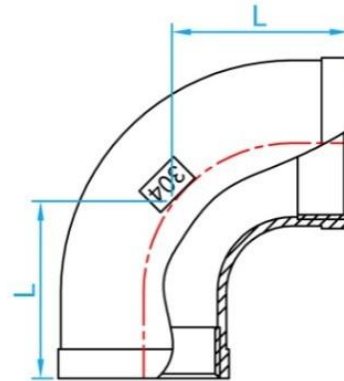

# STAINLESS STEEL 304 THREADED FITTINGS

## 90° ELBOW

COMPLY WITH BSEN1254-2:1998  
AS/NZS 4020:2018

CROSS SECTIONAL VIEW

### DIMENSIONS

SKU	SIZE (inch)	L (mm)	WEIGHT (kg)	PCS/CTN
SS304E90015	½"BSPT	26	0.0739	300
SS304E90020	¾"BSPT	32	0.1092	200
SS304E90025	1"BSPT	35	0.1705	100
SS304E90035	1¼"BSPT	34.7	0.2806	50
SS304E90042	1½"BSPT	47	0.3555	50
SS304E90050	2"BSPT	58	0.5266	32
SS304E90065	2½"BSPT	67	0.9400	20
SS304E90080	3"BSPT	75	1.3400	10
SS304E90100	4"BSPT	95.5	2.3000	5